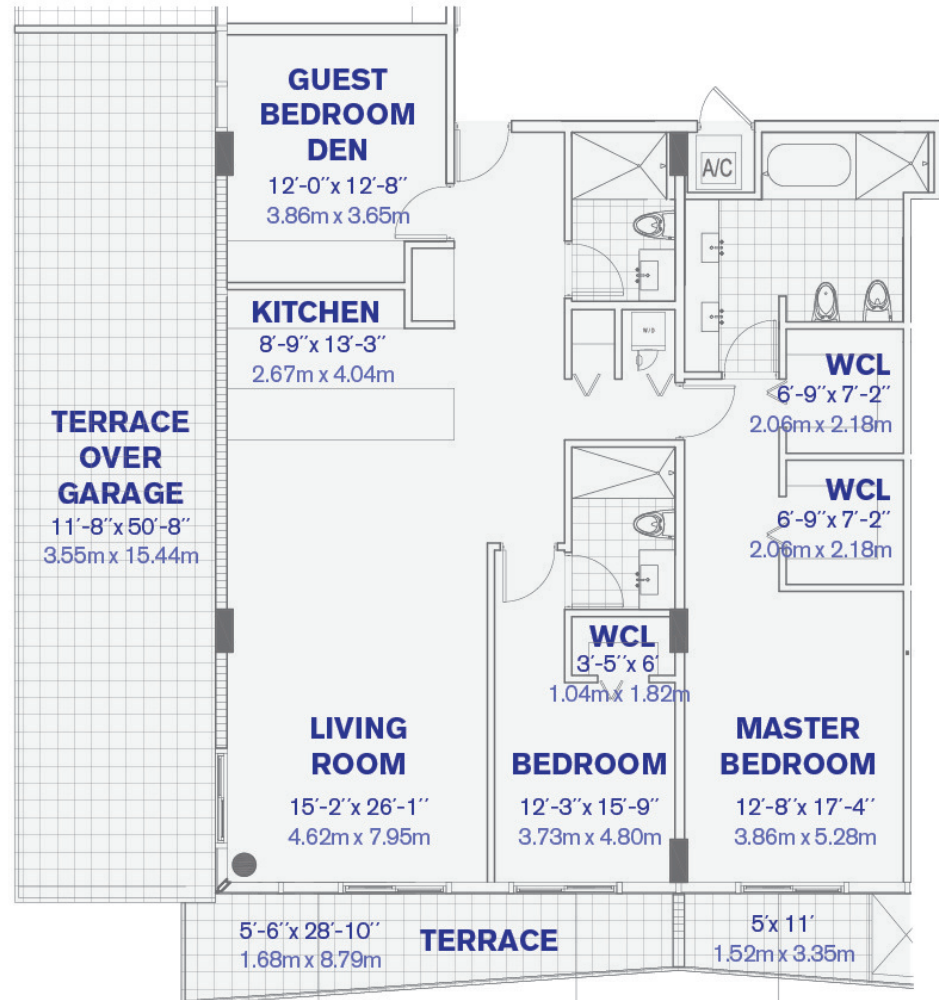

UNIT G

3 BEDROOM, 3 BATHROOM

TOTAL AC AREA: 1882 SQFT

TOTAL AC AREA: 174.84 M²

All dimensions, specifications and features are approximate and subject to change without notice.